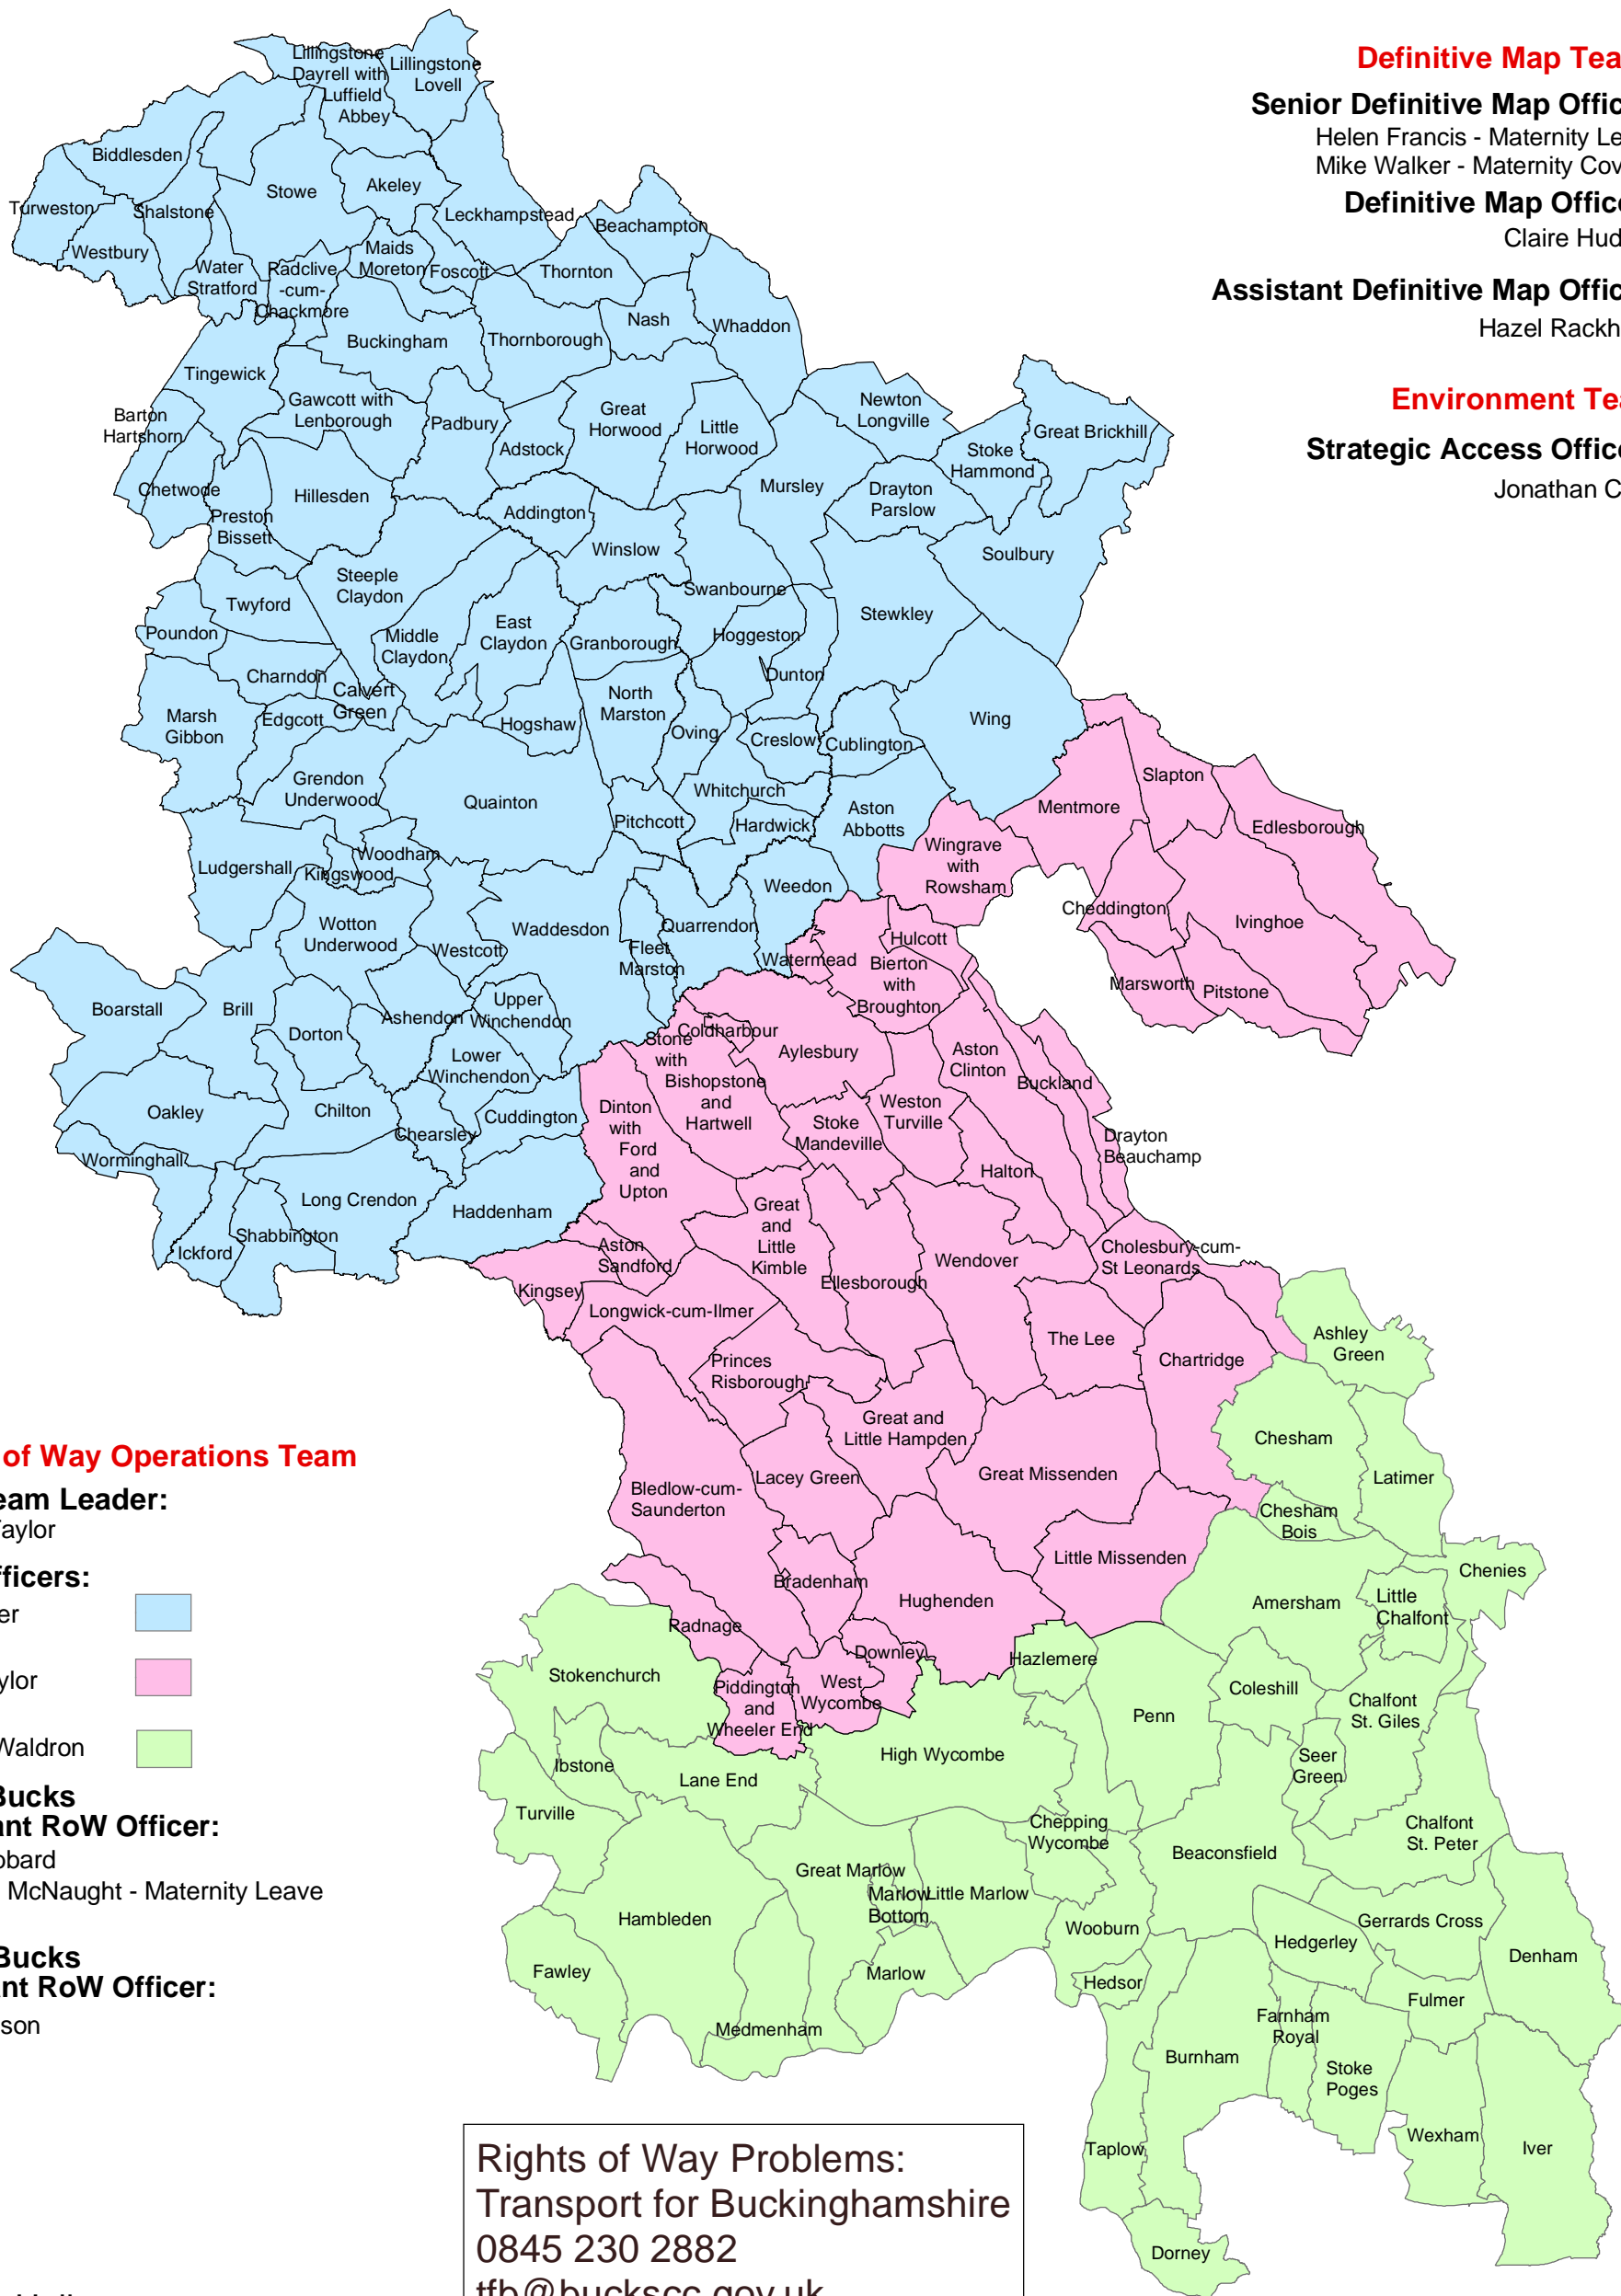

RIGHTS OF WAY AREAS AND PARISHES

Definitive Map Team

Senior Definitive Map Officer:

Helen Francis - Maternity Leave
Mike Walker - Maternity Cover

Definitive Map Officer:

Claire Hudson

Assistant Definitive Map Officer:

Hazel Rackham

Environment Team

Strategic Access Officer :

Jonathan Clark

Rights of Way Operations Team

Area Team Leader:

Joanne Taylor

Area Officers: